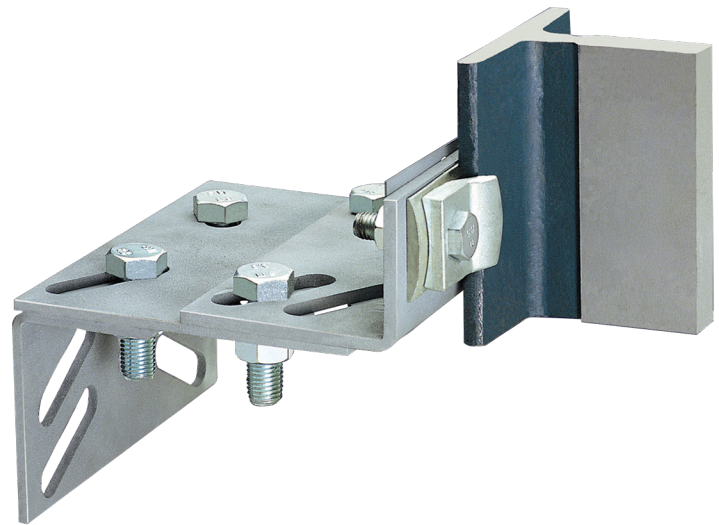

RAIL BRACKETS

	Short	Intermediate	Long
1	Standard Bracket – 12" Long 2 1/4" x 3" Legs	Standard Bracket – 12" Long 4" x 5 3/4" Legs	Standard Bracket – 12" Long 4" x 5 3/4" Legs
2	Standard Bracket – 12" Long 2 1/4" x 3" Legs	Standard Bracket – 12" Long 2 1/4" x 3" Legs	Standard Bracket – 12" Long 4" x 5 3/4" Legs
3	5/8" – 11UN (Grade 5) Hex Nut	5/8" – 11UN (Grade 5) Hex Nut	5/8" – 11UN (Grade 5) Hex Nut
4	5/8" Flat Washer	5/8" Flat Washer	5/8" Flat Washer
5	5/8" Lock Washer	5/8" Lock Washer	5/8" Lock Washer
6	5/8" – 11UN HHMB (Grade 5) x 1 1/2" Long	5/8" – 11UN HHMB (Grade 5) x 1 1/2" Long	5/8" – 11UN HHMB (Grade 5) x 1 1/2" Long
Adjustment Width	2 3/8" to 4 3/4"	4" to 7 1/2"	4" to 10 1/4"