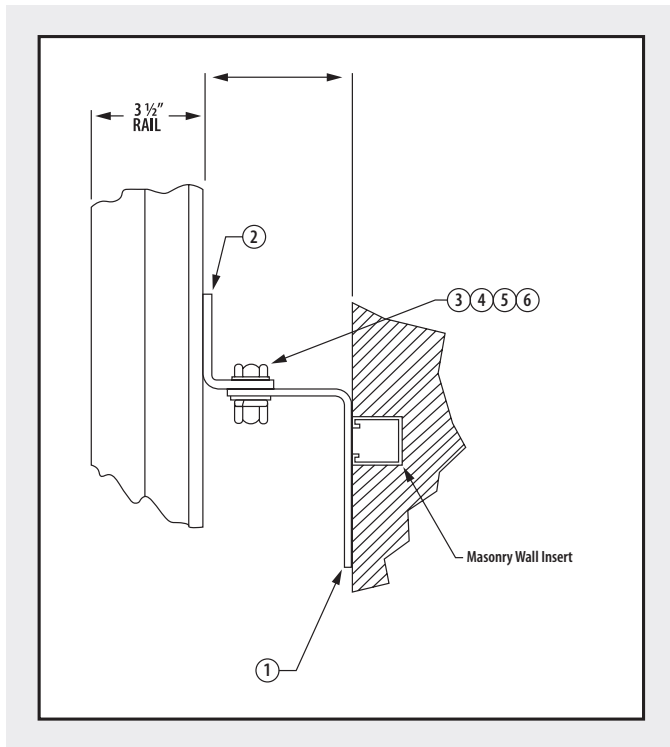

RAIL BRACKETS

	Short	Intermediate	Long
1	Standard Bracket – 12" Long 2 1/4" x 3" Legs	Standard Bracket – 12" Long 4" x 5 3/4" Legs	Standard Bracket – 12" Long 4" x 5 3/4" Legs
2	Standard Bracket – 12" Long 2 1/4" x 3" Legs	Standard Bracket – 12" Long 2 1/4" x 3" Legs	Standard Bracket – 12" Long 4" x 5 3/4" Legs
3	5/8" – 11UN (Grade 5) Hex Nut	5/8" – 11UN (Grade 5) Hex Nut	5/8" – 11UN (Grade 5) Hex Nut
4	5/8" Flat Washer	5/8" Flat Washer	5/8" Flat Washer
5	5/8" Lock Washer	5/8" Lock Washer	5/8" Lock Washer
6	5/8" – 11UN HHMB (Grade 5) x 1 1/2" Long	5/8" – 11UN HHMB (Grade 5) x 1 1/2" Long	5/8" – 11UN HHMB (Grade 5) x 1 1/2" Long
Adjustment Width	2 3/8" to 4 3/4"	4" to 7 1/2"	4" to 10 1/4"